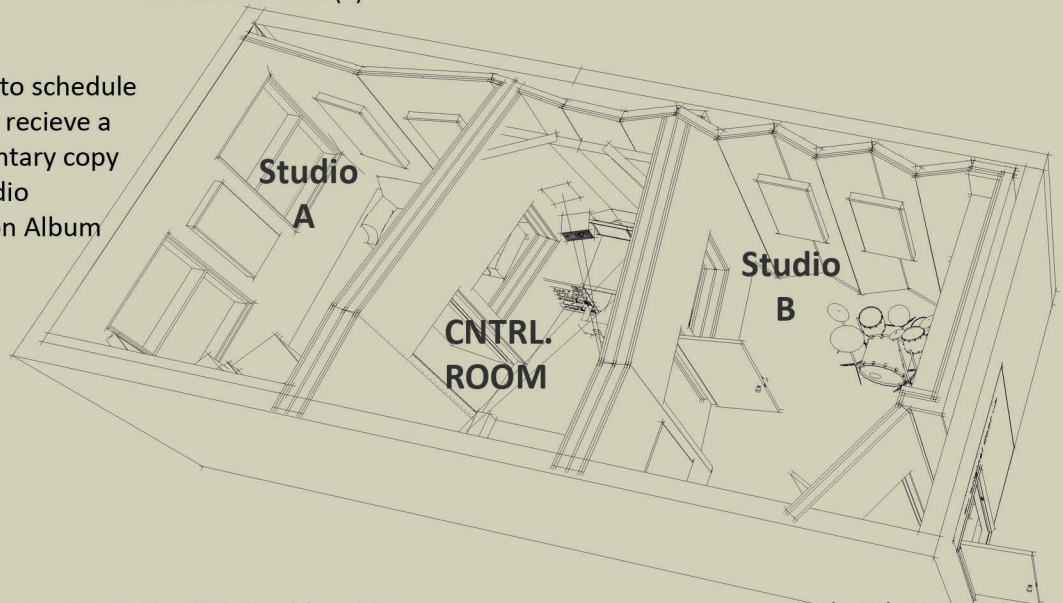

Call today to schedule a tour and receive a complimentary copy of our studio compilation Album